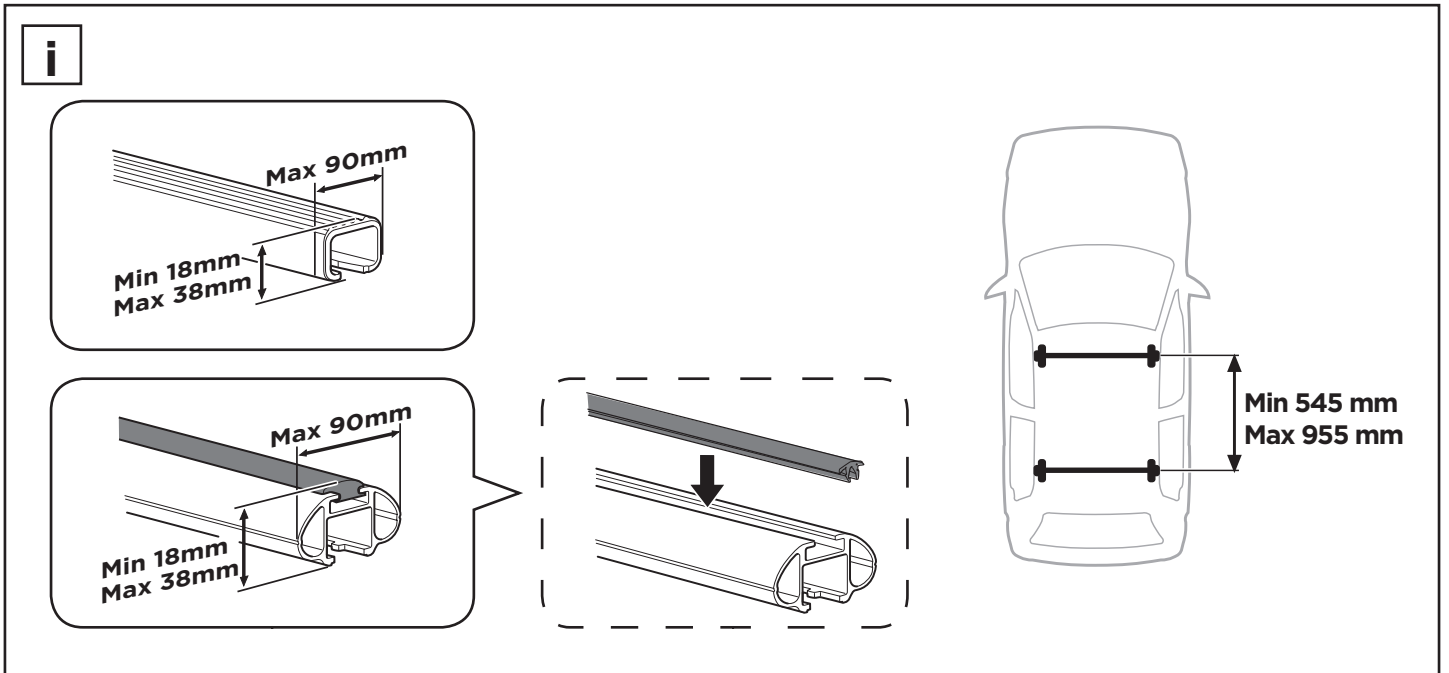

instructions

JETBAG[®]

30 Holiday
50 Holiday
60 Alpin
80 Family

2

x4

3

5 Nm

4

x2

5

6

30 Holiday : 12 kg
 50 Holiday : 13 kg
 60 Alpin : 15 kg
 80 Family : 15 kg

i